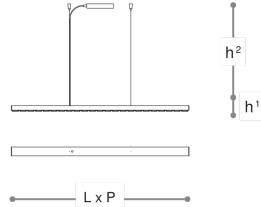

**WORLDWIDE**

Dimensions	Light Source	Kg	Dimming	Dimming on request
L 120 - P 6 - h <sup>1</sup> 4 - h <sup>2</sup> 10-100	22w - 2400 lumen - CRI>80 - 3000K 2700K color temperature on request	7	Not included	1-10V - DALI - CASAMBI - PUSH

**NORTH AMERICA**

Dimensions	Light Source	Lb	Dimming	Dimming on request
L 47 - P 2 - h <sup>1</sup> 2 - h <sup>2</sup> 4-39	22w - 2400 lumen - CRI>80 - 3000K 2700K color temperature on request	15		

CODE	Structure METAL	Diffuser GLASS
02394120 001	OS Satin gold	KREK AMBER
02394120 002	BS Satin bronze	KREK AMBER
02394120 003	AS Satin Silver	KREK AMBER
02394120 004	OS Satin gold	TRANSPARENT KREK
02394120 005	BS Satin bronze	TRANSPARENT KREK
02394120 006	AS Satin Silver	TRANSPARENT KREK

Note

Technical drawing, dimensions and light sources refer to the main photo variant. Dimming on request could lead to an increase in the size of the canopy. For available color variants, consult the technical data sheet.